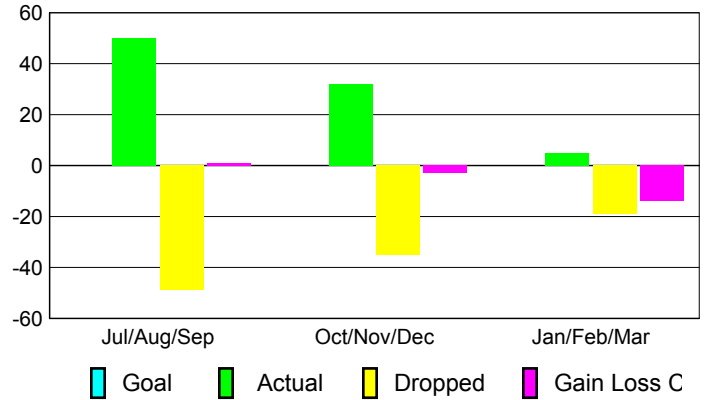

Membership Results 2008-2009

Goal, New, Dropped, Gain/Loss