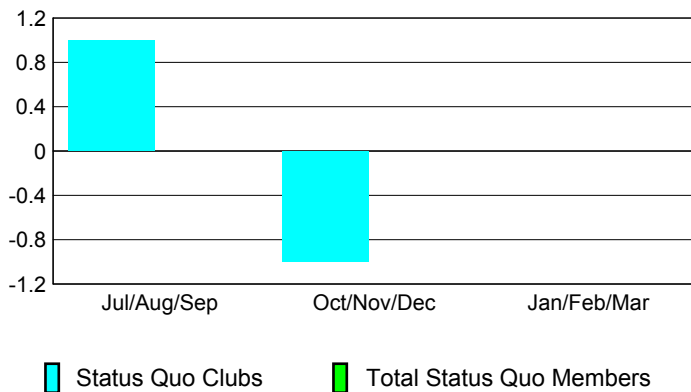

### Clubs 2007-2008

Month	New Club Goal	Actual New Clubs	Actual Dropped Clubs	Gain/Loss of Clubs	Gain/Loss of Clubs
Jul/Aug/Sep	0	0	0	0	0
Oct/Nov/Dec	0	0	0	0	0
Jan/Feb/Mar	0	0	0	0	1
<b>Totals</b>	<b>0</b>	<b>0</b>	<b>0</b>	<b>0</b>	<b>1</b>

### Club Results 2008-2009

Goal, New, Dropped, Gain/Loss

### Comparison of Club Gain/Loss

Current Year Compared to the Previous Year

### YTD Status Quo Clubs 2008-2009

Status Quo Clubs Compared to Status Quo Members