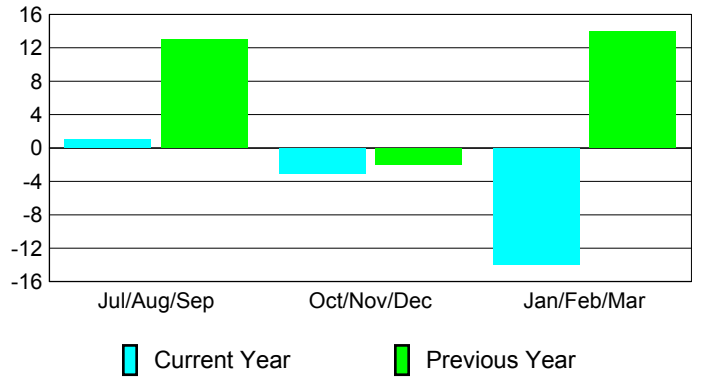

Comparison of Membership Gain/Loss

Current Year Compared to the Previous Year